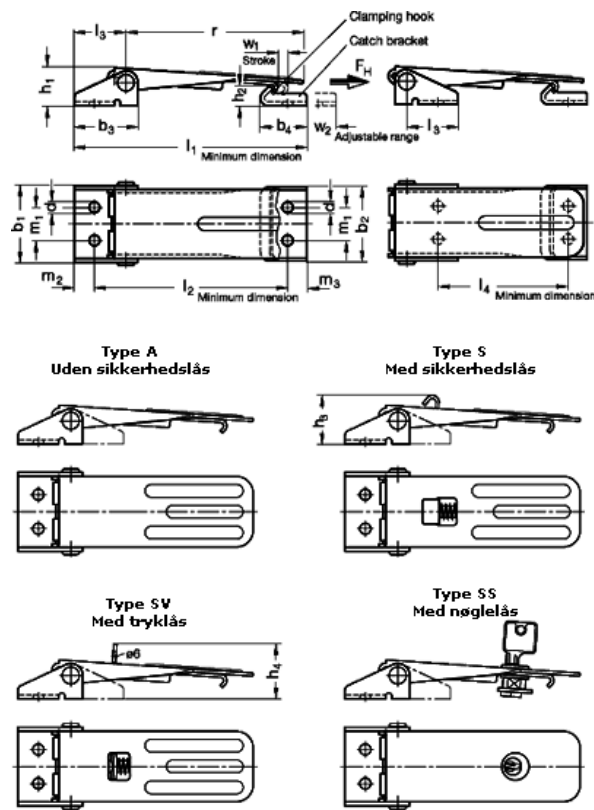

Article number: 201107062

Description: E+G Klee Hook clamp
GN 821-400-SV-NI-1

Measures

$b_1 = 46,5$	$h_4 = 32,5$	N	= 4000
$b_2 = 45$	$l_1 = 144$	r	= 107,5
$b_3 = 38$	$l_2 = 120,5$	w1	= 6,5
$b_4 = 27$	$l_3 = 32$	w2 adjustable range	= 18
$d = 6,3$	$l_4 = 83,5$		
$h_1 = 22$	$m_1 = 20$		
$h_2 = 12$	$m_2 = 12$		
$h_3 = 28,5$	$m_3 = 11,5$		